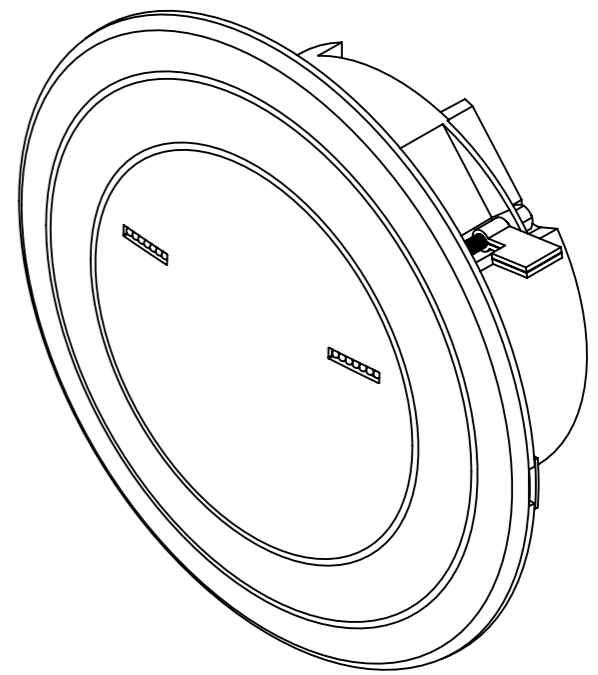

Part volume : 231521.98 mm³ - Part weight : 280.07 g

THIS DRAWING IS THE PROPERTY OF BEA AND MAY NOT BE REPRODUCED WITHOUT WRITTEN AGREEMENT

MODIFICATIONS LIST

<i>Date:</i>	<i>By:</i>	<i>Description:</i>	<i>Ver.:</i>	<i>Rev.:</i>

Project number : E486 - Eagle Artek Accessories
 Description : E486 - Ceiling Accessory External Dimensions
 General tolerance : See note 1
 Material : See note 2 Treatment : -
 Part number.Version.Type.Revision
 48.1570 . 01 . PM . 01

Drawer : PR
 Date : 26/11/2021
 Verified Approved

Scale Size
 1:2 A3

Page : 1/1

8

7

6

5

4