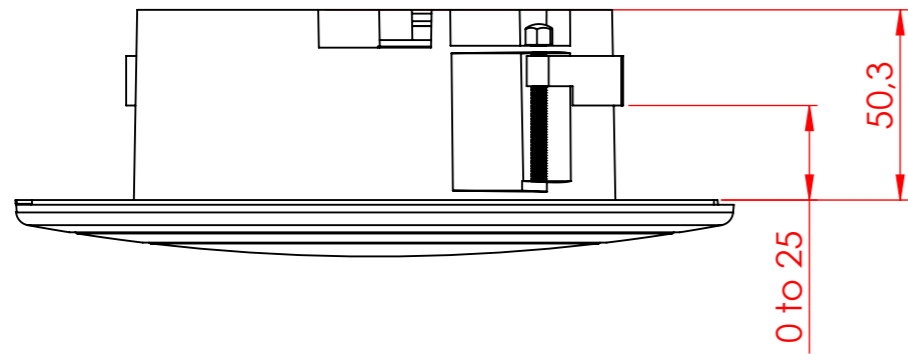

8

7

6

5

4

3

2

1

Part volume : 231521.98 mm³ - Part weight : 280.07 g

THIS DRAWING IS THE PROPERTY OF BEA AND MAY NOT BE REPRODUCED WITHOUT WRITTEN AGREEMENT

MODIFICATIONS LIST

<i>Date:</i>	<i>By:</i>	<i>Description:</i>	<i>Ver.:</i>	<i>Rev.:</i>

Drawer : PR
 Date : 26/11/2021
 Verified Approved

Scale Size
 1:2 A3

Page : 1/1

8

7

6

5

4