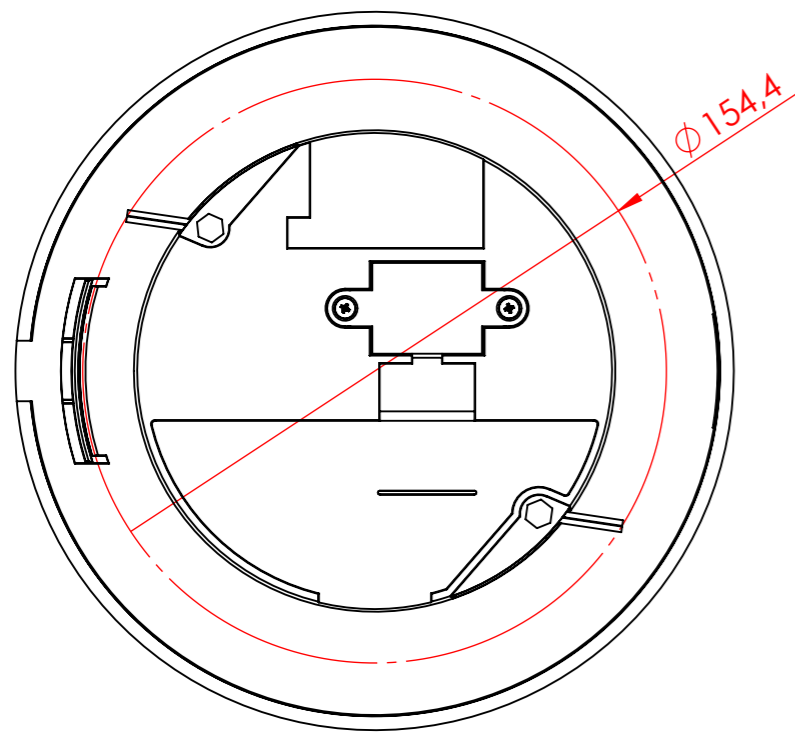

Part volume : 231521.98 mm³ - Part weight : 280.07 g

THIS DRAWING IS THE PROPERTY OF BEA AND MAY NOT BE REPRODUCED WITHOUT WRITTEN AGREEMENT

MODIFICATIONS LIST

<i>Date:</i>	<i>By:</i>	<i>Description:</i>	<i>Ver.:</i>	<i>Rev.:</i>

Project number : E486 - Eagle Artek Accessories
 Description : E486 - Ceiling Accessory External Dimensions
 General tolerance : See note 1
 Material : See note 2 Treatment : -
 Part number.Version.Type.Revision
 48.1570 . 01 . PM . 01

Drawer : PR
 Date : 26/11/2021
 Verified Approved

Scale Size
 1:2 A3

Page : 1/1

8

7

6

5

4