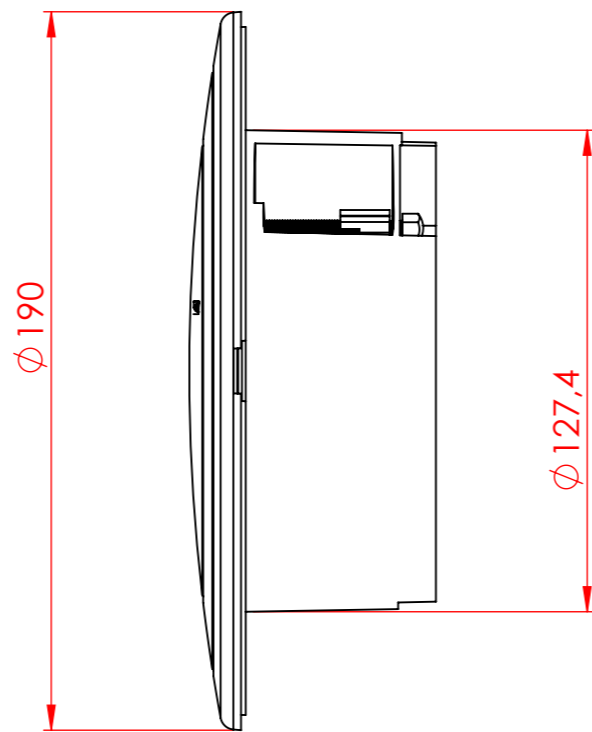

8

7

6

5

4

3

2

1

Part volume : 231521.98 mm³ - Part weight : 280.07 g

THIS DRAWING IS THE PROPERTY OF BEA AND MAY NOT BE REPRODUCED WITHOUT WRITTEN AGREEMENT

MODIFICATIONS LIST

<i>Date:</i>	<i>By:</i>	<i>Description:</i>	<i>Ver.:</i>	<i>Rev.:</i>

Project number : E486 - Eagle Artek Accessories
 Description : E486 - Ceiling Accessory External Dimensions
 General tolerance : See note 1
 Material : See note 2 Treatment : -
 Part number.Version.Type.Revision
 48.1570 . 01 . PM . 01

Drawer : PR
 Date : 26/11/2021
 Verified Approved

Scale Size
 1:2 A3

Page : 1/1

8

7

6

5

4