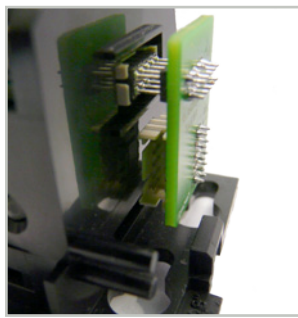

IXIO-DT3/DP3

Retrofit interface
for use with ACTIV8 THREE cable
in emergency exits

WIRING - DT3

WIRING - DP3