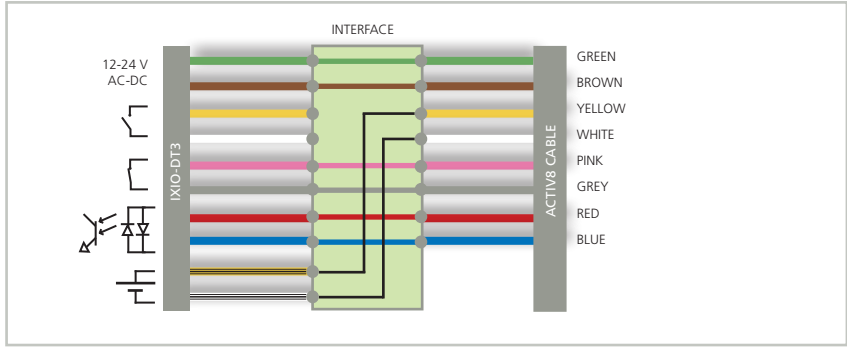

IXIO-DT3/DP3

Retrofit interface
for use with ACTIV8 THREE cable
in emergency exits

WIRING - DT3

WIRING - DP3