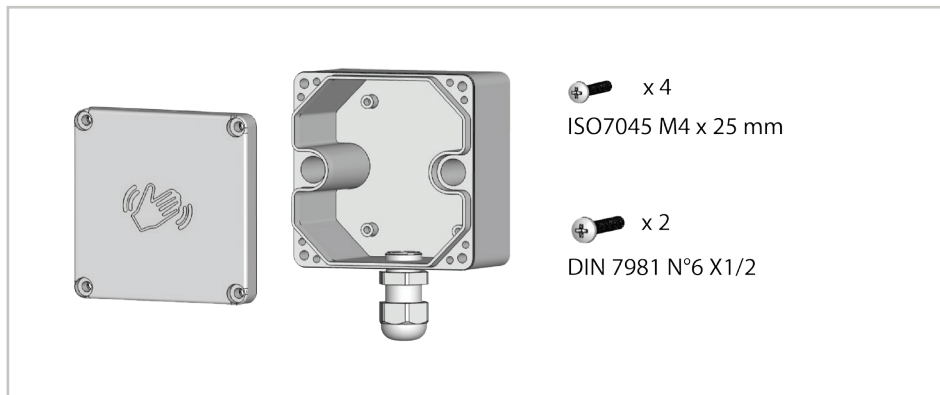

# MS VISIBLE BOX IP65

ACCESSORY FOR MAGIC SWITCH

## DESCRIPTION