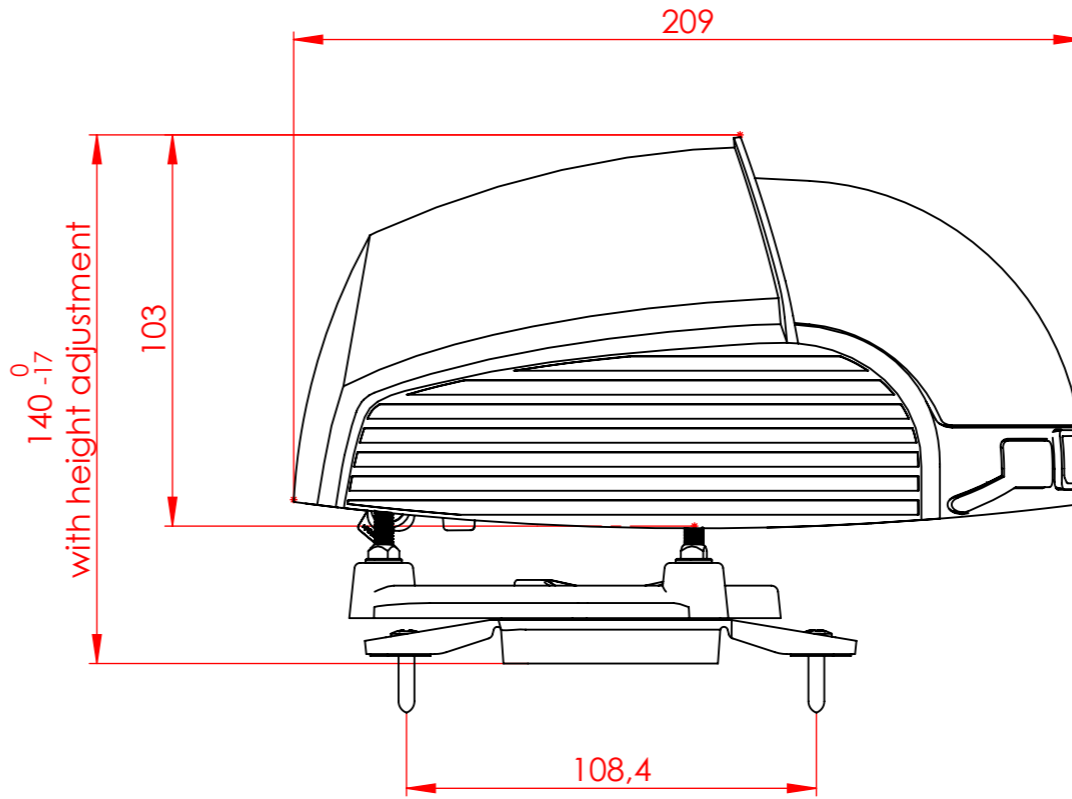

H G F E D C B A

THIS DRAWING IS THE PROPERTY OF BEA AND MAY NOT BE REPRODUCED WITHOUT WRITTEN AGREEMENT

MODIFICATIONS LIST

Date:	By:	Description:	Ver:	Rev:
12/09/2023	BLE	Spider bracket rotation	01	02
X	X	X	X	X
X	X	X	X	X
X	X	X	X	X
X	X	X	X	X

PROD. NAME : E282 - Widescan		DRAWER : BLE	
TITLE : Assy - Widescan - External dimensions		DATE : 10/11/2015	
GENERAL TOLERANCE : -		VERIFIED	APPROVED
MATERIAL: -	TREATMENT: -		
Objet	Ver.Obj	Doc.	Rev.Doc.
48.0175 . 01 . PM . 02		Scale	Size
		1:2	A3
		PAGE: 1 / 1	