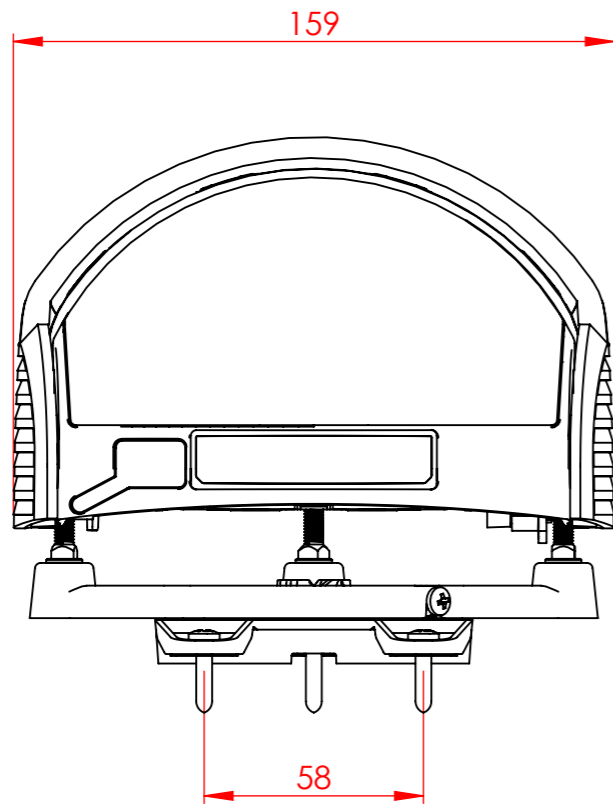

H G F E D C B A

THIS DRAWING IS THE PROPERTY OF BEA AND MAY NOT BE REPRODUCED WITHOUT WRITTEN AGREEMENT

MODIFICATIONS LIST

Date:	By:	Description:	Ver:	Rev:
12/09/2023	BLE	Spider bracket rotation	01	02
X	X	X	X	X
X	X	X	X	X
X	X	X	X	X
X	X	X	X	X

PROD. NAME : E282 - Widescan		DRAWER : BLE	
TITLE : Assy - Widescan - External dimensions		DATE : 10/11/2015	
GENERAL TOLERANCE : -		VERIFIED	APPROVED
MATERIAL: -	TREATMENT: -		
Objet	Ver.Obj	Doc.	Rev.Doc.
48.0175 . 01 . PM . 02		Scale	Size
		1:2	A3
		PAGE: 1 / 1	