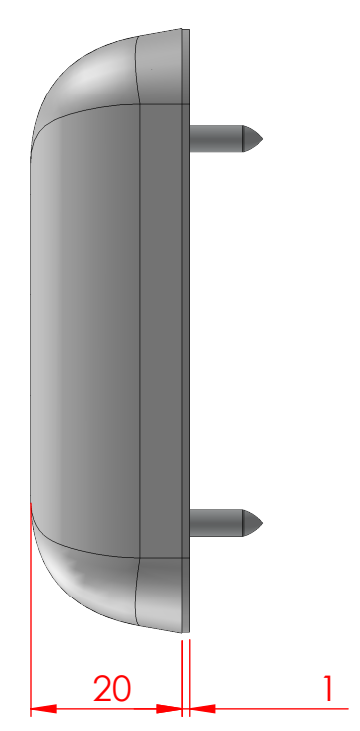

H G F E D C B A

8 7 6 5 4 3 2 1

Part Volume : mm ³ - Part Weight : g		DRAWER : PR	
THIS DRAWING IS THE PROPERTY OF BEA AND MAY NOT BE REPRODUCED WITHOUT WRITTEN AGREEMENT			
MODIFICATIONS LIST			
<i>Date:</i>	<i>By:</i>	<i>Description:</i>	<i>Ver:</i> <i>Rev:</i>
 Project Number : E396 MS-08 Redesign Premium Description : MAGIC SWITCH CHROMA STD & ADV Surface - External Dimensions GENERAL TOLERANCE : See note 1 MATERIAL : See note 2 TREATMENT : -		DATE : 2020/08/17 VERIFIED APPROVED	
Part Number	Version	Type	Revision
48.1157 . A . PA . 01			
Scale	Size		
1:1	A2	PAGE: 1 / 1	