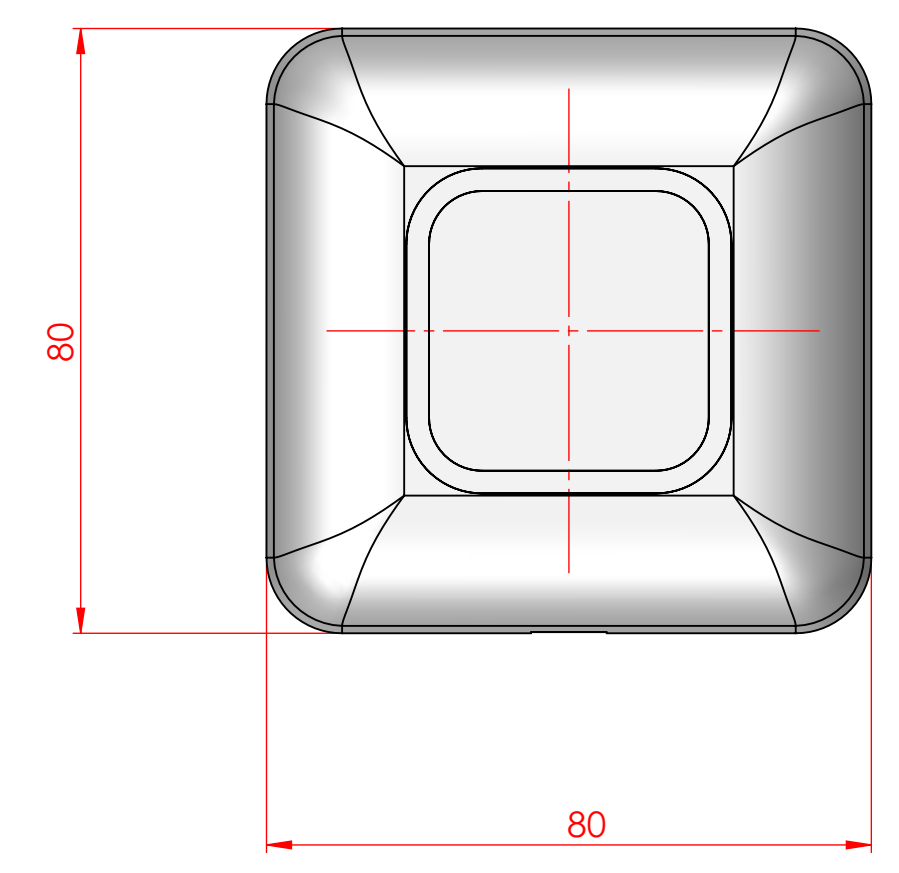

H G F E D C B A

8 7 6 5 4 3 2 1

Part Volume : mm ³ - Part Weight : g		DRAWER : PR	
THIS DRAWING IS THE PROPERTY OF BEA AND MAY NOT BE REPRODUCED WITHOUT WRITTEN AGREEMENT			
MODIFICATIONS LIST			
<i>Date:</i>	<i>By:</i>	<i>Description:</i>	<i>Ver:</i> <i>Rev:</i>
 Project Number : E396 MS-08 Redesign Premium Description : MAGIC SWITCH CHROMA STD & ADV Surface - External Dimensions GENERAL TOLERANCE : See note 1 MATERIAL : See note 2 TREATMENT : -		DATE : 2020/08/17 VERIFIED APPROVED	
Part Number	Version	Type	Revision
48.1157 . A . PA . 01			
Scale	Size		
1:1	A2	PAGE: 1 / 1	