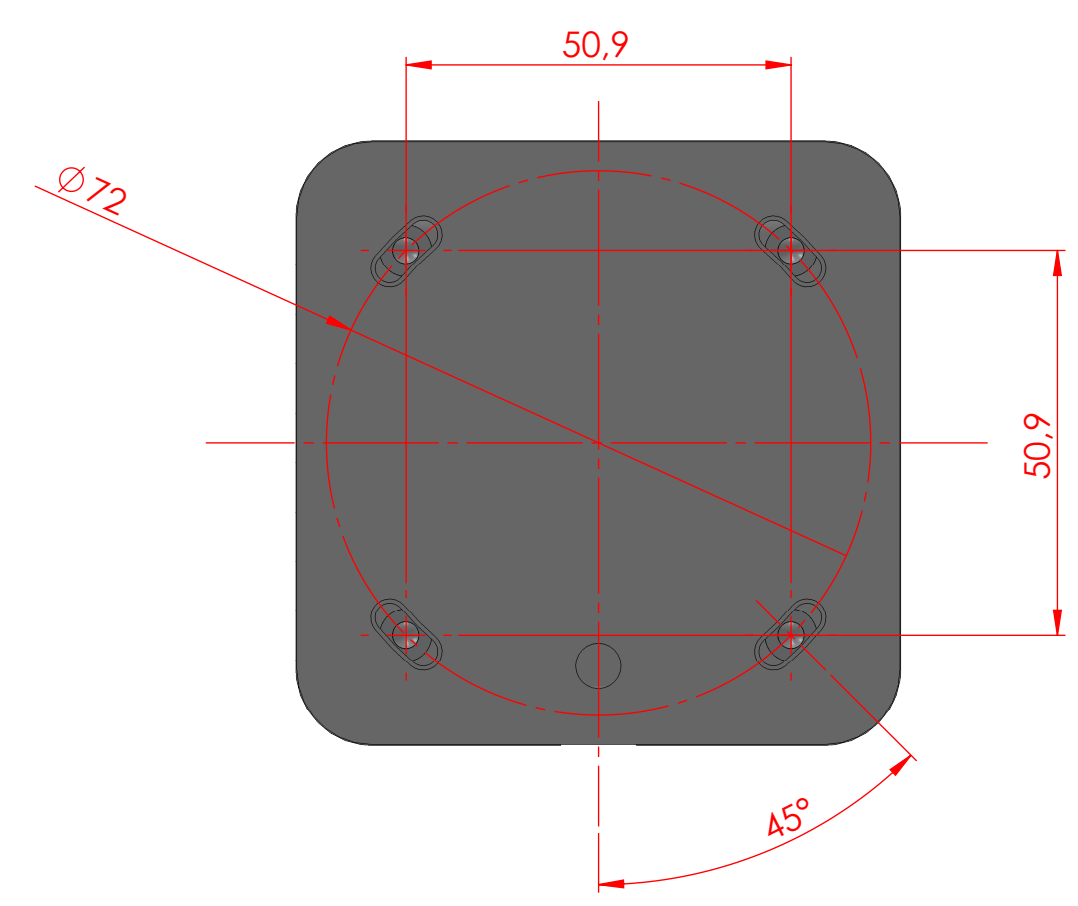

H G F E D C B A

8 7 6 5 4 3 2 1

Part Volume : mm ³ - Part Weight : g		DRAWER : PR	
THIS DRAWING IS THE PROPERTY OF BEA AND MAY NOT BE REPRODUCED WITHOUT WRITTEN AGREEMENT			
MODIFICATIONS LIST			
<i>Date:</i>	<i>By:</i>	<i>Description:</i>	<i>Ver:</i> <i>Rev:</i>
 Project Number : E396 MS-08 Redesign Premium Description : MAGIC SWITCH CHROMA STD & ADV Surface - External Dimensions GENERAL TOLERANCE : See note 1 MATERIAL : See note 2 TREATMENT : -		DATE : 2020/08/17 VERIFIED APPROVED	
Part Number	Version	Type	Revision
48.1157 . A . PA . 01			
Scale	Size		
1:1	A2	PAGE: 1 / 1	