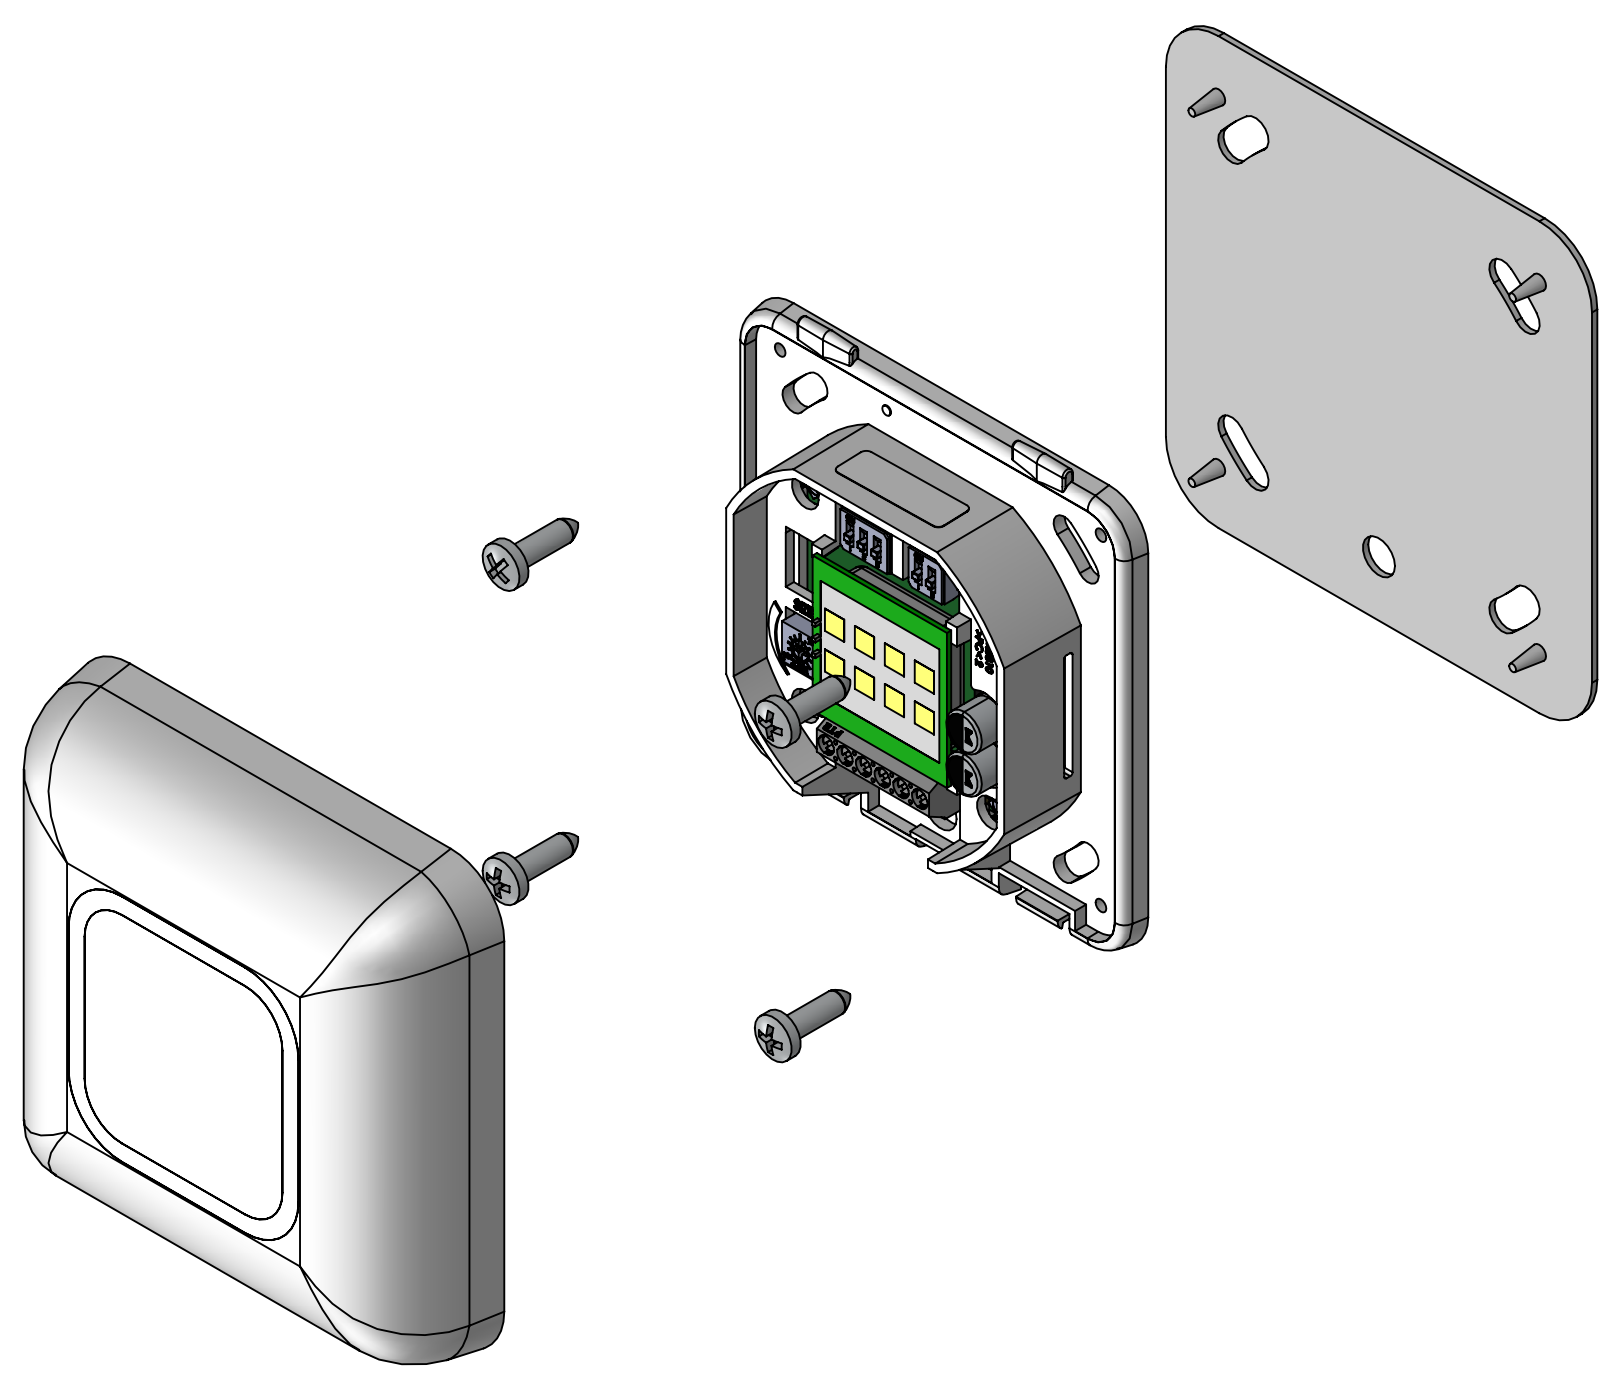

H G F E D C B A

8 7 6 5 4 3 2 1

Part Volume : mm ³ - Part Weight : g		DRAWER : PR	
THIS DRAWING IS THE PROPERTY OF BEA AND MAY NOT BE REPRODUCED WITHOUT WRITTEN AGREEMENT			
MODIFICATIONS LIST			
<i>Date:</i>	<i>By:</i>	<i>Description:</i>	<i>Ver:</i> <i>Rev:</i>
 Project Number : E396 MS-08 Redesign Premium Description : MAGIC SWITCH CHROMA STD & ADV Surface - External Dimensions GENERAL TOLERANCE : See note 1 MATERIAL : See note 2 TREATMENT : -		DATE : 2020/08/17 VERIFIED APPROVED	
Part Number	Version	Type	Revision
48.1157 . A . PA . 01			
Scale	Size		
1:1	A2	PAGE: 1 / 1	